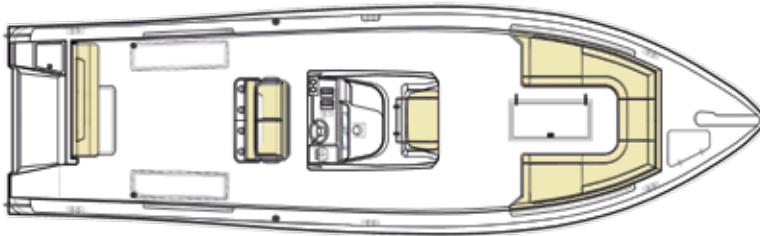

SILVERCRAFT 36 CC

Specifications

Length overall	:	35 ft 10 in (10.90 m)
Beam	:	10 ft 9 in (3.30 m)
Draft	:	1 ft 7 in (0.50 m)
Displacement	:	3.5 t approximately
Fuel tank capacity	:	300 US gal (1,135 l)
Water tank capacity	:	40 US gal (150 l)
Recommended horsepower	:	600 hp outboard